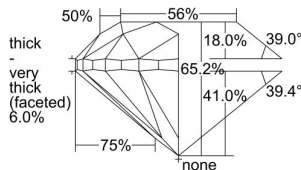

GIA®

FACSIMILE

GIA REPORT 7218153429

Verify this report at gia.edu

GIA DIAMOND DOSSIER®

November 30, 2015
GIA Report Number 7218153429
Shape and Cutting Style ..... Round Brilliant
Measurements ..... 5.43 - 5.49 x 3.56 mm

GRADING RESULTS

Carat Weight ..... 0.70 carat
Color Grade ..... K
Clarity Grade VVS1
Cut Grade ..... Good

ADDITIONAL GRADING INFORMATION

Polish ..... Excellent
Symmetry ..... Very Good
Fluorescence ..... Strong Blue
Clarity Characteristics ..... Pinpoint
Inscription(s): GIA 7218153429

PROPORTIONS

Profile to actual proportions

GRADING SCALES

GIA COLOR SCALE

COLORLESS	D
	E
	F
	G
	H
	I
	J
NEAR COLORLESS	K
	L
	M
	N
	O
	P
	R
	S
	T
	U
	V
	W
	X
	Y
LIGHT	Z

GIA CLARITY SCALE

FLAWLESS	VERY VERY SLIGHTLY INCLUDED	VVS₁	
			VVS₂
INTERNALLY FLAWLESS	VERY SLIGHTLY INCLUDED	VS₁	
		VS₂	
SLIGHTLY INCLUDED	SLIGHTLY INCLUDED	SI₁	
		SI₂	
INCLUDED	INCLUDED	I₁	
		I₂	
		I₃	

GIA CUT SCALE

EXCELLENT
VERY GOOD
GOOD
FAIR
POOR