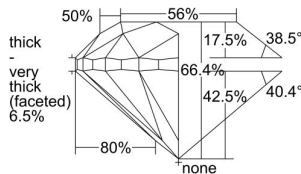

GIA®

FACSIMILE

GIA REPORT 6215442053

Verify this report at gia.edu

GIA DIAMOND DOSSIER®

January 05, 2016
GIA Report Number 6215442053
Shape and Cutting Style ..... Round Brilliant
Measurements ..... 5.41 - 5.46 x 3.61 mm

GRADING RESULTS

Carat Weight ..... 0.70 carat
Color Grade I
Clarity Grade VVS2
Cut Grade ..... Good

ADDITIONAL GRADING INFORMATION

Polish ..... Excellent
Symmetry ..... Very Good
Fluorescence ..... Medium Blue
Clarity Characteristics ..... Pinpoint
Inscription(s): GIA 6215442053

PROPORTIONS

Profile to actual proportions

GRADING SCALES

GIA COLOR SCALE

COLORLESS	D
	E
	F
	G
	H
	I
	J
NEAR COLORLESS	K
	L
Faint	M
	N
	O
	P
Very Light	Q
	R
	S
	T
	U
	V
Light	W
	X
	Y
	Z

GIA CLARITY SCALE

FLAWLESS	VERY VERY SLIGHTLY INCLUDED	VVS₁	
			VVS₂
INTERNALLY FLAWLESS	VERY SLIGHTLY INCLUDED	VS₁	
		VS₂	
SLIGHTLY INCLUDED	SLIGHTLY INCLUDED	SI₁	
		SI₂	
INCLUDED	INCLUDED	I₁	
		I₂	
		I₃	

GIA CUT SCALE

EXCELLENT
VERY GOOD
GOOD
FAIR
POOR