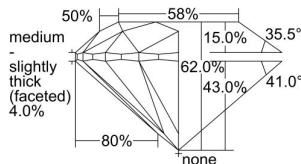

GIA®

FACSIMILE

GIA REPORT 2216598831

Verify this report at gia.edu

GIA DIAMOND DOSSIER®

January 21, 2016
GIA Report Number 2216598831
Shape and Cutting Style ..... Round Brilliant
Measurements ..... 6.18 - 6.20 x 3.84 mm

GRADING RESULTS

Carat Weight ..... 0.91 carat
Color Grade ..... G
Clarity Grade S11
Cut Grade ..... Excellent

ADDITIONAL GRADING INFORMATION

Polish ..... Excellent
Symmetry ..... Excellent
Fluorescence ..... Faint
Clarity Characteristics ..... Crystal
Inscription(s): GIA 2216598831

PROPORTIONS

Profile to actual proportions

GRADING SCALES

GIA COLOR SCALE	GIA CLARITY SCALE	GIA CUT SCALE	
D	FLAWLESS	EXCELLENT	
E	INTERNALLY FLAWLESS		
F		VVS₁	VERY GOOD
G	VVS₂		
H	VS₁	GOOD	
I	VS₂		
J	S1₁	FAIR	
K	S1₂		
L	I₁	POOR	
M	I₂		
N	I₃		
O			
P			
Q			
R			
S			
T			
U			
V			
W			
X			
Y			
Z