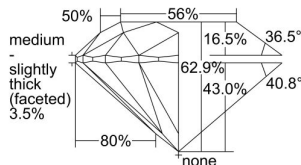

GIA®

FACSIMILE

GIA REPORT 7221571773

Verify this report at gia.edu

GIA DIAMOND DOSSIER®

May 10, 2016
GIA Report Number 7221571773
Shape and Cutting Style ..... Round Brilliant
Measurements ..... 5.20 - 5.24 x 3.28 mm

GRADING RESULTS

Carat Weight ..... 0.55 carat
Color Grade ..... F
Clarity Grade VS1
Cut Grade ..... Excellent

ADDITIONAL GRADING INFORMATION

Polish ..... Excellent
Symmetry ..... Excellent
Fluorescence ..... Strong Blue
Clarity Characteristics..... Needle, Cloud, Pinpoint
Inscription(s): GIA 7221571773

PROPORTIONS

Profile to actual proportions

GRADING SCALES

GIA COLOR SCALE	GIA CLARITY SCALE	GIA CUT SCALE
COLOURLESS	FLAWLESS	EXCELLENT
D	INTERNALLY FLAWLESS	
E	VVS₁	VERY GOOD
F		
G	VVS₂	
H	VS₁	GOOD
I		
J	VS₂	
K	SI₁	FAIR
L		
M	SI₂	
N	I₁	POOR
O		
P	I₂	
Q	I₃	
R		
S		
T		
U		
V		
W		
X		
Y		
Z