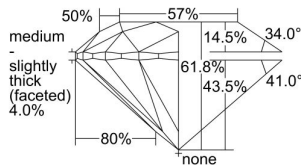

GIA®

FACSIMILE

GIA REPORT 2224472291

Verify this report at gia.edu

GIA DIAMOND DOSSIER®

April 25, 2016
GIA Report Number 2224472291
Shape and Cutting Style ..... Round Brilliant
Measurements ..... 5.08 - 5.10 x 3.14 mm

GRADING RESULTS

Carat Weight ..... 0.50 carat
Color Grade I
Clarity Grade S11
Cut Grade ..... Excellent

ADDITIONAL GRADING INFORMATION

Polish ..... Excellent
Symmetry ..... Excellent
Fluorescence ..... None
Clarity Characteristics ..... Feather, Cloud
Inscription(s): GIA 2224472291

PROPORTIONS

Profile to actual proportions

GRADING SCALES

GIA COLOR SCALE	GIA CLARITY SCALE	GIA CUT SCALE
COLOURLESS	FLAWLESS	EXCELLENT
D	INTERNALLY FLAWLESS	
E	VVS₁	VERY GOOD
F		
G	VS₁	GOOD
H		
I	SI₁	FAIR
J		
K	I₁	POOR
L		
M	I₂	
N	I₃	
O		
P		
Q		
R		
S		
T		
U		
V		
W		
X		
Y		
Z