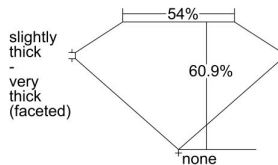

GIA®

FACSIMILE

GIA REPORT 2173579821

Verify this report at gia.edu

GIA DIAMOND DOSSIER®

April 15, 2016
GIA Report Number 2173579821
Shape and Cutting Style ..... Heart Brilliant
Measurements ..... 5.61 x 6.64 x 4.04 mm

GRADING RESULTS

Carat Weight ..... 0.91 carat
Color Grade ..... J
Clarity Grade VS1

ADDITIONAL GRADING INFORMATION

Polish ..... Very Good
Symmetry ..... Fair
Fluorescence ..... None
Clarity Characteristics ..... Crystal, Cloud
Inscription(s): GIA 2173579821

PROPORTIONS

Profile not to actual proportions

GRADING SCALES

GIA COLOR SCALE		GIA CLARITY SCALE			
COLORLESS	D	VERY VERY SLIGHTLY INCLUDED	FLAWLESS		
	E		INTERNALLY FLAWLESS		
	F	VERY SLIGHTLY INCLUDED	VVS₁		
	G		VVS₂		
	H		VS₁		
	NEAR COLORLESS	I	SLIGHTLY INCLUDED	VS₂	
		J		SI₁	
		FAINT	K	INCLUDED	SI₂
			L		I₁
			M		I₂
VERY LIGHT			N	INCLUDED	I₃
			O		
			P		
	Q				
LIGHT	R				
	S				
	T				
	U				
	V				
	W				
	X				
	Y				
	Z