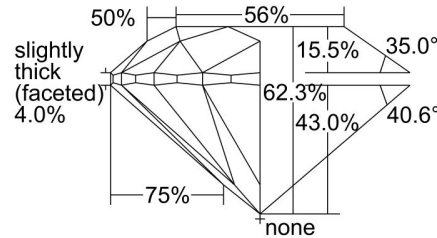

GIA DIAMOND GRADING REPORT

 February 19, 2016
 GIA Report Number **7212805468**
 Shape and Cutting Style **Round Brilliant**
 Measurements **8.02 - 8.05 x 5.01 mm**
GRADING RESULTS

 Carat Weight **2.01 carat**
 Color Grade **F**
 Clarity Grade **VS2**
 Cut Grade **Excellent**
ADDITIONAL GRADING INFORMATION

 Polish **Excellent**
 Symmetry **Excellent**
 Fluorescence **None**
 Inscription(s): **GIA 7212805468**
Comments: Additional clouds are not shown. Pinpoints are not shown.

PROPORTIONS

Profile to actual proportions

CLARITY CHARACTERISTICS

KEY TO SYMBOLS*

- Crystal
- ⊗ Cloud
- ~ Feather
- ∖ Needle

* Red symbols denote internal characteristics (inclusions). Green or black symbols denote external characteristics (blemishes). Diagram is an approximate representation of the diamond, and symbols shown indicate type, position, and approximate size of clarity characteristics. All clarity characteristics may not be shown. Details of finish are not shown.