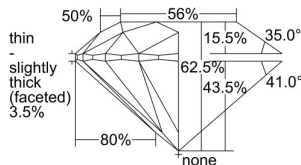

GIA®

FACSIMILE

GIA REPORT 6225498284

Verify this report at gia.edu

GIA DIAMOND DOSSIER®

May 04, 2016
GIA Report Number 6225498284
Shape and Cutting Style ..... Round Brilliant
Measurements ..... 4.68 - 4.73 x 2.94 mm

GRADING RESULTS

Carat Weight ..... 0.40 carat
Color Grade ..... F
Clarity Grade VS1
Cut Grade ..... Excellent

ADDITIONAL GRADING INFORMATION

Polish ..... Very Good
Symmetry ..... Excellent
Fluorescence ..... None
Clarity Characteristics ..... Cloud
Inscription(s): GIA 6225498284

PROPORTIONS

GRADING SCALES

GIA COLOR SCALE

COLORED	D
	E
	F
	G
	H
	I
	J
NEAR COLORLESS	K
	L
Faint	M
	N
	O
	P
Very Light	Q
	R
	S
	T
	U
	V
Light	W
	X
	Y
	Z

GIA CLARITY SCALE

FLAWLESS	VERY VERY SLIGHTLY INCLUDED	VS₁	VS₂	VS₁	VS₂	SLIGHTLY INCLUDED	SI₁	SI₂	I₁	I₂	I₃	
												VERY SLIGHTLY INCLUDED
INTERNALLY FLAWLESS												

GIA CUT SCALE

EXCELLENT
VERY GOOD
GOOD
FAIR
POOR