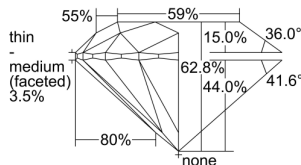

GIA®

FACSIMILE

GIA REPORT 3225493402

Verify this report at gia.edu

GIA DIAMOND DOSSIER®

May 02, 2016
GIA Report Number 3225493402
Shape and Cutting Style ..... Round Brilliant
Measurements ..... 4.27 - 4.31 x 2.69 mm

GRADING RESULTS

Carat Weight ..... 0.30 carat
Color Grade ..... E
Clarity Grade S11
Cut Grade ..... Very Good

ADDITIONAL GRADING INFORMATION

Polish ..... Excellent
Symmetry ..... Excellent
Fluorescence ..... None
Clarity Characteristics ..... Crystal, Cloud, Feather
Inscription(s): GIA 3225493402

PROPORTIONS

Profile to actual proportions