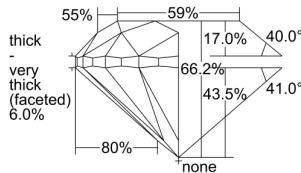

GIA®

FACSIMILE

GIA REPORT 5213430708

Verify this report at gia.edu

GIA DIAMOND DOSSIER®

January 04, 2016
GIA Report Number 5213430708
Shape and Cutting Style ..... Round Brilliant
Measurements ..... 4.52 - 4.54 x 3.00 mm

GRADING RESULTS

Carat Weight ..... 0.40 carat
Color Grade ..... K
Clarity Grade VVS1
Cut Grade ..... Good

ADDITIONAL GRADING INFORMATION

Polish ..... Excellent
Symmetry ..... Excellent
Fluorescence ..... None
Clarity Characteristics ..... Feather
Inscription(s): GIA 5213430708

PROPORTIONS

Profile to actual proportions

GRADING SCALES

GIA COLOR SCALE

COLOREDNESS	D
	E
	F
	G
	H
	I
	J
NEAR COLORLESS	K
	L
FADING	M
	N
	O
	P
VERY LIGHT	Q
	R
	S
	T
	U
	V
	W
	X
	Y
LIGHT	Z

GIA CLARITY SCALE

VERY VERY SLIGHTLY INCLUDED	FLAWLESS
	INTERNALLY FLAWLESS
VERY SLIGHTLY INCLUDED	VVS₁
	VVS₂
SLIGHTLY INCLUDED	VS₁
	VS₂
INCLUDED	SI₁
	SI₂
	I₁
	I₂
	I₃

GIA CUT SCALE

EXCELLENT
VERY GOOD
GOOD
FAIR
POOR