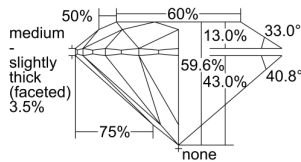

GIA®

FACSIMILE

GIA DIAMOND DOSSIER®

March 28, 2016
GIA Report Number 7222192849
Shape and Cutting Style ..... Round Brilliant
Measurements ..... 5.52 - 5.55 x 3.30 mm

GRADING RESULTS

Carat Weight ..... 0.62 carat
Color Grade ..... D
Clarity Grade S11
Cut Grade ..... Excellent

ADDITIONAL GRADING INFORMATION

Polish ..... Excellent
Symmetry ..... Excellent
Fluorescence ..... Faint
Clarity Characteristics ..... Crystal
Inscription(s): GIA 7222192849

GIA REPORT 7222192849

Verify this report at gia.edu

PROPORTIONS

Profile to actual proportions

GRADING SCALES

GIA COLOR SCALE	GIA CLARITY SCALE	GIA CUT SCALE	
D	FLAWLESS	EXCELLENT	
E	INTERNALLY FLAWLESS		
F		VVS₁	VERY GOOD
G	VVS₂		
H	VS₁	GOOD	
I	VS₂		
J	S1₁	FAIR	
K	S1₂		
L	I₁	POOR	
M	I₂		
N	I₃		
O			
P			
Q			
R			
S			
T			
U			
V			
W			
X			
Y			
Z