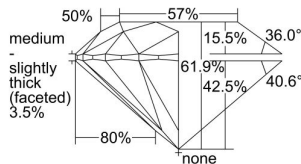

GIA®

FACSIMILE

GIA REPORT 6221571839

Verify this report at gia.edu

GIA DIAMOND DOSSIER®

May 05, 2016
GIA Report Number 6221571839
Shape and Cutting Style ..... Round Brilliant
Measurements ..... 4.88 - 4.92 x 3.03 mm

GRADING RESULTS

Carat Weight ..... 0.45 carat
Color Grade ..... K
Clarity Grade VVS1
Cut Grade ..... Excellent

ADDITIONAL GRADING INFORMATION

Polish ..... Excellent
Symmetry ..... Excellent
Fluorescence ..... Medium Blue
Clarity Characteristics..... Pinpoint, Indented Natural
Inscription(s): GIA 6221571839

PROPORTIONS

Profile to actual proportions

GRADING SCALES

GIA COLOR SCALE	GIA CLARITY SCALE	GIA CUT SCALE
COLOURLESS	FLAWLESS	EXCELLENT
D	INTERNALLY FLAWLESS	
E	VVS₁	VERY GOOD
F		
G	VS₁	GOOD
H		
I	SI₁	FAIR
J		
K	I₁	POOR
L		
M	I₂	
N		
O	I₃	
P		
Q		
R		
S		
T		
U		
V		
W		
X		
Y		
Z