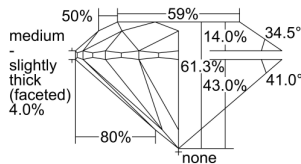

GIA®

FACSIMILE

GIA REPORT 7222258783

Verify this report at gia.edu

GIA DIAMOND DOSSIER®

April 07, 2016
GIA Report Number 7222258783
Shape and Cutting Style ..... Round Brilliant
Measurements ..... 4.34 - 4.37 x 2.67 mm

GRADING RESULTS

Carat Weight ..... 0.31 carat
Color Grade ..... E
Clarity Grade I1
Cut Grade ..... Excellent

ADDITIONAL GRADING INFORMATION

Polish ..... Excellent
Symmetry ..... Excellent
Fluorescence ..... None
Clarity Characteristics ..... Feather
Inscription(s): GIA 7222258783

PROPORTIONS

Profile to actual proportions

GRADING SCALES

GIA COLOR SCALE

COLORED	D
	E
	F
	G
	H
	I
	J
NEAR COLORLESS	K
	L
Faint	M
	N
	O
	P
	Q
	R
	S
	T
	U
	V
	W
	X
	Y
	Z

GIA CLARITY SCALE

FLAWLESS	VERY VERY SLIGHTLY INCLUDED	VVS₁	VVS₂	VS₁	VS₂	SI₁	SI₂	I₁	I₂	I₃	
											FLAWLESS
INTERNALLY FLAWLESS	VERY SLIGHTLY INCLUDED										

GIA CUT SCALE

EXCELLENT
VERY GOOD
GOOD
FAIR
POOR