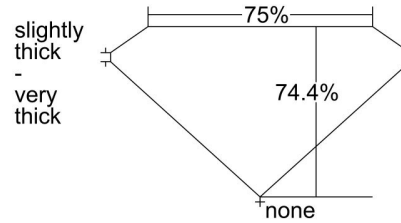

GIA DIAMOND GRADING REPORT

March 24, 2016
 GIA Report Number 2224169686
 Shape and Cutting Style **Square Modified Brilliant**
 Measurements 5.66 x 5.64 x 4.20 mm

GRADING RESULTS

Carat Weight 1.17 carat
 Color Grade I
 Clarity Grade SI1

ADDITIONAL GRADING INFORMATION

Polish Excellent
 Symmetry Very Good
 Fluorescence None
Comments: Pinpoints are not shown. Surface graining is not shown.

PROPORTIONS

Profile not to actual proportions

CLARITY CHARACTERISTICS

KEY TO SYMBOLS*

- Crystal
- ☉ Cloud
- ~ Feather

* Red symbols denote internal characteristics (inclusions). Green or black symbols denote external characteristics (blemishes). Diagram is an approximate representation of the diamond, and symbols shown indicate type, position, and approximate size of clarity characteristics. All clarity characteristics may not be shown. Details of finish are not shown.