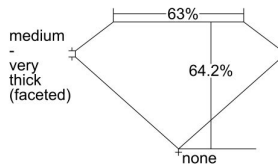

GIA®

FACSIMILE

GIA REPORT 7228428708

Verify this report at gia.edu

GIA DIAMOND DOSSIER®

April 26, 2016
GIA Report Number 7228428708
Shape and Cutting Style ..... Oval Brilliant
Measurements ..... 6.43 x 5.31 x 3.41 mm

GRADING RESULTS

Carat Weight ..... 0.78 carat
Color Grade ..... D
Clarity Grade SI2

ADDITIONAL GRADING INFORMATION

Polish ..... Good
Symmetry ..... Good
Fluorescence ..... Medium Blue
Clarity Characteristics ..... Crystal, Feather
Inscription(s): GIA 7228428708

PROPORTIONS

Profile not to actual proportions

GRADING SCALES

GIA COLOR SCALE		GIA CLARITY SCALE			
COLORLESS	D	VERY VERY SLIGHTLY INCLUDED	FLAWLESS		
	E		INTERNALLY FLAWLESS		
	F	VERY SLIGHTLY INCLUDED	VVS₁		
	G		VVS₂		
	H		VS₁		
	NEAR COLORLESS	I	SLIGHTLY INCLUDED	VS₂	
		J		SI₁	
		FAINT	K	INCLUDED	SI₂
			L		I₁
			M		I₂
VERY LIGHT	N		LIGHT	I₃	
	O				
	P				
	Q				
	R				
	S				
LIGHT	T				
	U				
	V				
	W				
	X				
Y					
Z