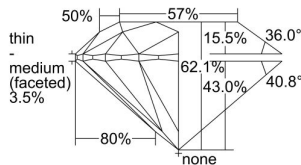

GIA®

FACSIMILE

GIA REPORT 2227497981

Verify this report at gia.edu

GIA DIAMOND DOSSIER®

April 29, 2016
GIA Report Number 2227497981
Shape and Cutting Style ..... Round Brilliant
Measurements ..... 5.33 - 5.35 x 3.32 mm

GRADING RESULTS

Carat Weight ..... 0.58 carat
Color Grade ..... H
Clarity Grade VS1
Cut Grade ..... Excellent

ADDITIONAL GRADING INFORMATION

Polish ..... Excellent
Symmetry ..... Excellent
Fluorescence ..... None
Clarity Characteristics..... Feather, Cloud, Needle, Pinpoint
Inscription(s): GIA 2227497981

PROPORTIONS

Profile to actual proportions

GRADING SCALES

GIA COLOR SCALE	GIA CLARITY SCALE	GIA CUT SCALE
COLOURLESS	FLAWLESS	EXCELLENT
D	INTERNALLY FLAWLESS	
E	VVS₁	VERY GOOD
F		
G	VS₁	GOOD
H		
I	SI₁	FAIR
J		
K	I₁	POOR
L		
M	I₂	
N		
O	I₃	
P		
Q		
R		
S		
T		
U		
V		
W		
X		
Y		
Z