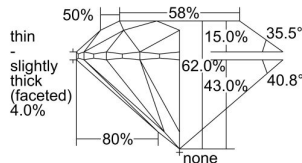

GIA®

FACSIMILE

GIA DIAMOND DOSSIER®

April 29, 2016
GIA Report Number 7226498116
Shape and Cutting Style ..... Round Brilliant
Measurements ..... 5.71 - 5.74 x 3.55 mm

GRADING RESULTS

Carat Weight ..... 0.72 carat
Color Grade ..... H
Clarity Grade VS1
Cut Grade ..... Excellent

ADDITIONAL GRADING INFORMATION

Polish ..... Excellent
Symmetry ..... Excellent
Fluorescence ..... None
Clarity Characteristics..... Crystal, Feather, Cloud, Needle
Inscription(s): GIA 7226498116

GIA REPORT 7226498116

Verify this report at gia.edu

PROPORTIONS

Profile to actual proportions