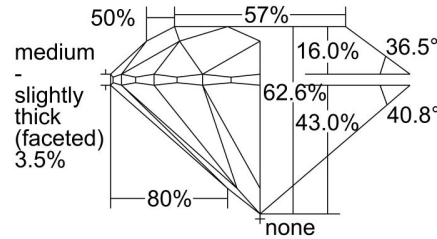

GIA DIAMOND GRADING REPORT

December 08, 2015
 GIA Report Number 2218316429
 Shape and Cutting Style Round Brilliant
 Measurements 8.01 - 8.06 x 5.03 mm

GRADING RESULTS

Carat Weight 2.01 carat
 Color Grade E
 Clarity Grade VS2
 Cut Grade Excellent

Profile to actual proportions

CLARITY CHARACTERISTICS

KEY TO SYMBOLS*

- Crystal
- ~ Feather
- ☉ Cloud
- Pinpoint

* Red symbols denote internal characteristics (inclusions). Green or black symbols denote external characteristics (blemishes). Diagram is an approximate representation of the diamond, and symbols shown indicate type, position, and approximate size of clarity characteristics. All clarity characteristics may not be shown. Details of finish are not shown.