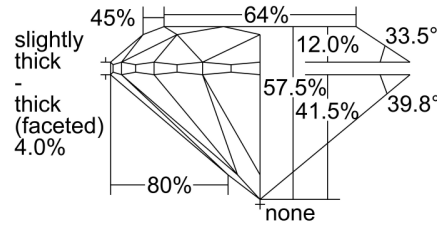

GIA DIAMOND GRADING REPORT

December 21, 2015
 GIA Report Number 2216375923
 Shape and Cutting Style Round Brilliant
 Measurements 6.48 - 6.53 x 3.74 mm

GRADING RESULTS

Carat Weight 1.00 carat
 Color Grade K
 Clarity Grade VVS2
 Cut Grade Good

ADDITIONAL GRADING INFORMATION

Polish Excellent
 Symmetry Very Good
 Fluorescence None
 Inscription(s): GIA 2216375923
Comments: Additional pinpoints are not shown.

PROPORTIONS

Profile to actual proportions

CLARITY CHARACTERISTICS

KEY TO SYMBOLS*

- Pinpoint
- ∖ Needle
- ∩ Indented Natural
- ∧ Natural

* Red symbols denote internal characteristics (inclusions). Green or black symbols denote external characteristics (blemishes). Diagram is an approximate representation of the diamond, and symbols shown indicate type, position, and approximate size of clarity characteristics. All clarity characteristics may not be shown. Details of finish are not shown.