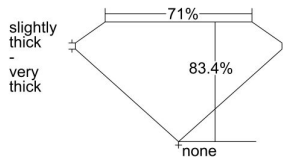

GIA®

FACSIMILE

GIA REPORT 2224548664

Verify this report at gia.edu

GIA DIAMOND DOSSIER®

May 06, 2016
GIA Report Number 2224548664
Shape and Cutting Style ..... Square Modified Brilliant
Measurements ..... 4.70 x 4.58 x 3.82 mm

GRADING RESULTS

Carat Weight ..... 0.70 carat
Color Grade ..... E
Clarity Grade VVS2

ADDITIONAL GRADING INFORMATION

Polish ..... Very Good
Symmetry ..... Very Good
Fluorescence ..... None
Clarity Characteristics ..... Cloud, Pinpoint
Inscription(s): GIA 2224548664

PROPORTIONS

Profile not to actual proportions

GRADING SCALES

GIA COLOR SCALE		GIA CLARITY SCALE				
COLORLESS	D	VERY VERY SLIGHTLY INCLUDED	FLAWLESS			
	E		INTERNALLY FLAWLESS			
	F		VVS₁			
	NEAR COLORLESS	G	VERY SLIGHTLY INCLUDED	VVS₂		
		H		VS₁		
		FAINT	I	SLIGHTLY INCLUDED	VS₂	
			J		SI₁	
			LIGHT	K	INCLUDED	SI₂
	L	I₁				
	M	I₂				
N	NOT GRADED	I₃				
O						
P						
Q						
R						
S						
T						
U						
V						
W						
X						
Y						
Z