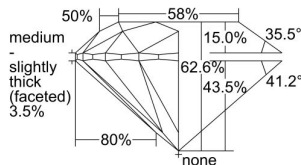

GIA®

FACSIMILE

GIA REPORT 7226550814

Verify this report at gia.edu

GIA DIAMOND DOSSIER®

May 04, 2016
GIA Report Number 7226550814
Shape and Cutting Style ..... Round Brilliant
Measurements ..... 4.68 - 4.72 x 2.95 mm

GRADING RESULTS

Carat Weight ..... 0.40 carat
Color Grade ..... K
Clarity Grade VS1
Cut Grade ..... Excellent

ADDITIONAL GRADING INFORMATION

Polish ..... Excellent
Symmetry ..... Very Good
Fluorescence ..... Faint
Clarity Characteristics..... Cloud, Feather, Pinpoint
Inscription(s): GIA 7226550814

PROPORTIONS

Profile to actual proportions

GRADING SCALES

GIA COLOR SCALE	GIA CLARITY SCALE	GIA CUT SCALE
Colorless	Flawless	Excellent
Near Colorless	Internally Flawless	
Faint	VVS₁	Very Good
Very Light	VVS₂	
Light	VS₁	Good
	VS₂	
	SI₁	Fair
	SI₂	
	I₁	Poor
	I₂	
	I₃