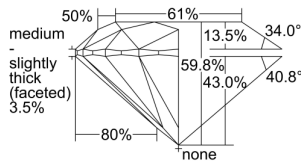

GIA®

FACSIMILE

GIA DIAMOND DOSSIER®

May 06, 2016
GIA Report Number 7228562879
Shape and Cutting Style ..... Round Brilliant
Measurements ..... 6.22 - 6.27 x 3.73 mm

GRADING RESULTS

Carat Weight ..... 0.90 carat
Color Grade ..... D
Clarity Grade VVS1
Cut Grade ..... Excellent

ADDITIONAL GRADING INFORMATION

Polish ..... Very Good
Symmetry ..... Very Good
Fluorescence ..... None
Clarity Characteristics..... Pinpoint, Extra Facet
Inspection(s): GIA 7228562879

GIA REPORT 7228562879

Verify this report at gia.edu

PROPORTIONS

Profile to actual proportions