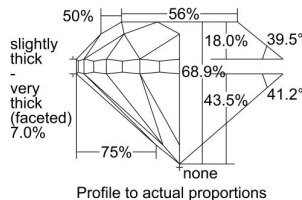

GIA®

FACSIMILE

GIA REPORT 7223549412

Verify this report at gia.edu

GIA DIAMOND DOSSIER®

May 04, 2016
GIA Report Number 7223549412
Shape and Cutting Style ..... Round Brilliant
Measurements ..... 4.76 - 4.83 x 3.30 mm

GRADING RESULTS

Carat Weight ..... 0.50 carat
Color Grade ..... D
Clarity Grade VVS2
Cut Grade ..... Fair

ADDITIONAL GRADING INFORMATION

Polish ..... Excellent
Symmetry ..... Good
Fluorescence ..... Medium Blue
Clarity Characteristics..... Pinpoint, Indented Natural, Natural
Inscription(s): GIA 7223549412

PROPORTIONS

GRADING SCALES

GIA COLOR SCALE

COLOREDNESS	D
	E
	F
	G
	H
	I
	J
NEAR COLORLESS	K
	L
Faint	M
	N
	O
	P
Very Light	Q
	R
	S
	T
	U
	V
Light	W
	X
	Y
	Z

GIA CLARITY SCALE

FLAWLESS	VERY VERY SLIGHTLY INCLUDED	VVS₁	
			VVS₂
INTERNALLY FLAWLESS	VERY SLIGHTLY INCLUDED	VS₁	
		VS₂	
SLIGHTLY INCLUDED	SLIGHTLY INCLUDED	SI₁	
		SI₂	
INCLUDED	INCLUDED	I₁	
		I₂	
		I₃	

GIA CUT SCALE

EXCELLENT
VERY GOOD
GOOD
FAIR
POOR