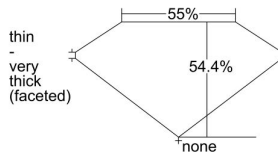

GIA®

FACSIMILE

GIA REPORT

7198557156

Verify this report at gia.edu

GIA DIAMOND DOSSIER®

March 19, 2015

GIA Report Number 7198557156

Shape and Cutting Style ..... Heart Brilliant

Measurements ..... 6.08 x 6.86 x 3.73 mm

GRADING RESULTS

Carat Weight ..... 0.90 carat

Color Grade ..... D

Clarity Grade S11

ADDITIONAL GRADING INFORMATION

Polish ..... Excellent

Symmetry ..... Excellent

Fluorescence ..... Faint

Clarity Characteristics.. **Crystal, Cloud, Feather, Indented Natural**
Inscription(s): GIA 7198557156

PROPORTIONS

Profile not to actual proportions

GRADING SCALES

GIA COLOR SCALE		GIA CLARITY SCALE			
COLORLESS	D	VERY VERY SLIGHTLY INCLUDED	FLAWLESS		
	E		INTERNALLY FLAWLESS		
	F	VERY SLIGHTLY INCLUDED	VVS₁		
	G		VVS₂		
	H		VS₁		
	NEAR COLORLESS	I	SLIGHTLY INCLUDED	VS₂	
		J		S1₁	
		FAINT	K	INCLUDED	S1₂
			L		I₁
			M		I₂
VERY LIGHT	N	LIGHT	I₃		
	O				
	P				
	Q				
	R				
	S				
LIGHT	T				
	U				
	V				
	W				
	X				
	Y				
	Z