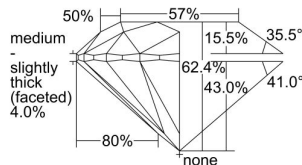

GIA®

FACSIMILE

GIA REPORT 7228549473

Verify this report at gia.edu

GIA DIAMOND DOSSIER®

May 04, 2016
GIA Report Number 7228549473
Shape and Cutting Style ..... Round Brilliant
Measurements ..... 5.06 - 5.09 x 3.16 mm

GRADING RESULTS

Carat Weight ..... 0.50 carat
Color Grade ..... F
Clarity Grade VVS2
Cut Grade ..... Excellent

ADDITIONAL GRADING INFORMATION

Polish ..... Excellent
Symmetry ..... Excellent
Fluorescence ..... None
Clarity Characteristics ..... Pinpoint, Feather
Inscription(s): GIA 7228549473

PROPORTIONS

Profile to actual proportions

GRADING SCALES

GIA COLOR SCALE	GIA CLARITY SCALE	GIA CUT SCALE	
D	FLAWLESS	EXCELLENT	
E	INTERNALLY FLAWLESS		
F		VVS₁	VERY GOOD
G	VVS₂		
H	VS₁	GOOD	
I	VS₂		
J	SI₁	FAIR	
K	SI₂		
L	I₁	POOR	
M	I₂		
N	I₃		
O			
P			
Q			
R			
S			
T			
U			
V			
W			
X			
Y			
Z