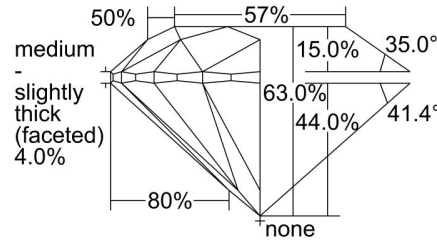

GIA DIAMOND GRADING REPORT

 February 29, 2016
 GIA Report Number 6212922164
 Shape and Cutting Style Round Brilliant
 Measurements 6.43 - 6.47 x 4.06 mm

GRADING RESULTS

 Carat Weight 1.04 carat
 Color Grade D
 Clarity Grade VS2
 Cut Grade Excellent

ADDITIONAL GRADING INFORMATION

 Polish Excellent
 Symmetry Excellent
 Fluorescence None
 Inscription(s): GIA 6212922164
Comments: Pinpoints are not shown.

PROPORTIONS

Profile to actual proportions

CLARITY CHARACTERISTICS

KEY TO SYMBOLS*

- Crystal
- ~ Feather
- ⊗ Cloud
- △ Natural

* Red symbols denote internal characteristics (inclusions). Green or black symbols denote external characteristics (blemishes). Diagram is an approximate representation of the diamond, and symbols shown indicate type, position, and approximate size of clarity characteristics. All clarity characteristics may not be shown. Details of finish are not shown.