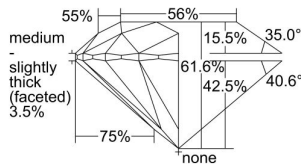

GIA®

FACSIMILE

GIA REPORT 2161659844

Verify this report at gia.edu

GIA DIAMOND DOSSIER®

October 03, 2014
GIA Report Number 2161659844
Shape and Cutting Style ..... Round Brilliant
Measurements ..... 4.72 - 4.76 x 2.92 mm

GRADING RESULTS

Carat Weight ..... 0.40 carat
Color Grade ..... D
Clarity Grade I1
Cut Grade ..... Excellent

ADDITIONAL GRADING INFORMATION

Polish ..... Excellent
Symmetry ..... Very Good
Fluorescence ..... Faint
Clarity Characteristics ..... Feather, Cloud
Inscription(s): GIA 2161659844

PROPORTIONS

Profile to actual proportions

GRADING SCALES

GIA COLOR SCALE

COLORED	D
	E
	F
	G
	H
	I
	J
NEAR COLORLESS	K
	L
	M
	N
	O
	P
	R
	S
	T
	U
	V
	W
	X
	Y
LIGHT	Z

GIA CLARITY SCALE

FLAWLESS	VERY VERY SLIGHTLY INCLUDED	VVS₁	VVS₂	VS₁	VS₂	SI₁	SI₂	I₁	I₂	I₃	
											INTERNALLY FLAWLESS

GIA CUT SCALE

EXCELLENT
VERY GOOD
GOOD
FAIR
POOR