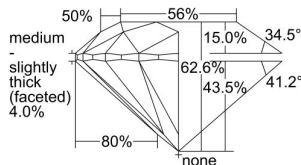

GIA®

FACSIMILE

GIA REPORT 1229332291

Verify this report at gia.edu

GIA DIAMOND DOSSIER®

April 07, 2016
GIA Report Number 1229332291
Shape and Cutting Style ..... Round Brilliant
Measurements ..... 5.67 - 5.69 x 3.55 mm

GRADING RESULTS

Carat Weight ..... 0.70 carat
Color Grade I
Clarity Grade VS1
Cut Grade ..... Excellent

ADDITIONAL GRADING INFORMATION

Polish ..... Excellent
Symmetry ..... Excellent
Fluorescence ..... None
Clarity Characteristics..... Crystal, Feather, Pinpoint
Inscription(s): GIA 1229332291

PROPORTIONS

Profile to actual proportions