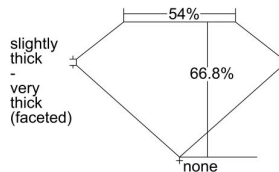

GIA®

FACSIMILE

GIA REPORT

7222429785

Verify this report at gia.edu

GIA DIAMOND DOSSIER®

April 26, 2016
GIA Report Number 7222429785
Shape and Cutting Style ..... Pear Brilliant
Measurements ..... 7.62 x 4.82 x 3.22 mm

GRADING RESULTS

Carat Weight ..... 0.70 carat
Color Grade ..... D
Clarity Grade VVS2

ADDITIONAL GRADING INFORMATION

Polish ..... Excellent
Symmetry ..... Very Good
Fluorescence ..... Medium Blue
Clarity Characteristics..... Pinpoint, Surface Graining
Inscription(s): GIA 7222429785

PROPORTIONS

Profile not to actual proportions

GRADING SCALES

GIA COLOR SCALE		GIA CLARITY SCALE		
COLORLESS	D	VERY VERY SLIGHTLY INCLUDED	FLAWLESS	
	E		INTERNALLY FLAWLESS	
	F		VVS₁	
	G		VVS₂	
	NEAR COLORLESS	H	VERY SLIGHTLY INCLUDED	VS₁
		I		VS₂
		J	SLIGHTLY INCLUDED	I₁
		K		I₂
		L		I₃
		M		
FAINT	N	INCLUDED		
	O			
	P			
	Q			
	R			
	S			
	T			
	U			
VERY LIGHT	V			
	W			
	X			
	Y			
LIGHT	Z