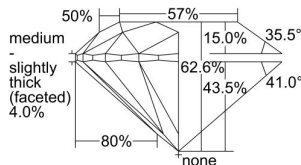

GIA®

FACSIMILE

GIA REPORT 6222564436

Verify this report at gia.edu

GIA DIAMOND DOSSIER®

May 06, 2016
GIA Report Number 6222564436
Shape and Cutting Style ..... Round Brilliant
Measurements ..... 6.27 - 6.29 x 3.93 mm

GRADING RESULTS

Carat Weight ..... 0.96 carat
Color Grade ..... E
Clarity Grade S11
Cut Grade ..... Excellent

ADDITIONAL GRADING INFORMATION

Polish ..... Excellent
Symmetry ..... Excellent
Fluorescence ..... None
Clarity Characteristics..... Crystal, Cloud, Feather
Inscription(s): GIA 6222564436

PROPORTIONS

Profile to actual proportions

GRADING SCALES

GIA COLOR SCALE

COLORED	D
	E
	F
	G
	H
	I
	J
NEAR COLORLESS	K
	L
FAIN	M
	N
	O
	P
VERY LIGHT	Q
	R
	S
	T
	U
	V
	W
	X
	Y
LIGHT	Z

GIA CLARITY SCALE

FLAWLESS	VERY VERY SLIGHTLY INCLUDED	VVS₁	VVS₂	VS₁	VS₂	S1₁	S1₂	I₁	I₂	I₃	
											INTERNAL FLAWLESS

GIA CUT SCALE

EXCELLENT
VERY GOOD
GOOD
FAIR
POOR