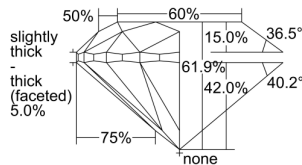

GIA®

FACSIMILE

GIA REPORT

7226396254

Verify this report at gia.edu

GIA DIAMOND DOSSIER®

April 18, 2016
GIA Report Number 7226396254
Shape and Cutting Style ..... Round Brilliant
Measurements ..... 5.61 - 5.63 x 3.48 mm

GRADING RESULTS

Carat Weight ..... 0.70 carat
Color Grade I
Clarity Grade VS1
Cut Grade ..... Very Good

ADDITIONAL GRADING INFORMATION

Polish ..... Excellent
Symmetry ..... Excellent
Fluorescence ..... None
Clarity Characteristics ..... Feather
Inscription(s): GIA 7226396254

PROPORTIONS

Profile to actual proportions

GRADING SCALES

GIA COLOR SCALE

COLORED	D
	E
	F
	G
	H
	I
	J
NEAR COLORLESS	K
	L
Faint	M
	N
	O
	P
	R
	S
	T
	U
	V
	W
	X
	Y
Light	Z

GIA CLARITY SCALE

FLAWLESS	VERY VERY SLIGHTLY INCLUDED	VS₁	VS₂	VS₁	VS₂	SI₁	SI₂	I₁	I₂	I₃			
											VERY SLIGHTLY INCLUDED	SLIGHTLY INCLUDED	INCLUDED

GIA CUT SCALE

EXCELLENT
VERY GOOD
GOOD
FAIR
POOR