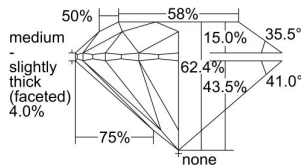

GIA®

FACSIMILE

GIA REPORT 6222335745

Verify this report at gia.edu

GIA DIAMOND DOSSIER®

April 16, 2016
GIA Report Number 6222335745
Shape and Cutting Style ..... Round Brilliant
Measurements ..... 6.03 - 6.06 x 3.77 mm

GRADING RESULTS

Carat Weight ..... 0.85 carat
Color Grade ..... H
Clarity Grade VVS1
Cut Grade ..... Excellent

ADDITIONAL GRADING INFORMATION

Polish ..... Excellent
Symmetry ..... Excellent
Fluorescence ..... Faint
Clarity Characteristics ..... Pinpoint
Inscription(s): GIA 6222335745

PROPORTIONS

Profile to actual proportions

GRADING SCALES

GIA COLOR SCALE	GIA CLARITY SCALE	GIA CUT SCALE	
D	FLAWLESS	EXCELLENT	
E	INTERNALLY FLAWLESS		
F		VVS₁	VERY GOOD
G	VVS₂		
H	VS₁	GOOD	
I	VS₂		
J	SI₁	FAIR	
K	SI₂		
L	I₁	POOR	
M	I₂		
N	I₃		
O			
P			
Q			
R			
S			
T			
U			
V			
W			
X			
Y			
Z