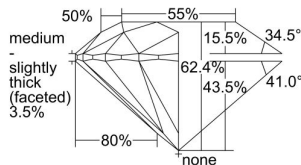

GIA®

FACSIMILE

GIA REPORT 6221573193

Verify this report at gia.edu

GIA DIAMOND DOSSIER®

May 05, 2016
GIA Report Number 6221573193
Shape and Cutting Style ..... Round Brilliant
Measurements ..... 5.18 - 5.21 x 3.24 mm

GRADING RESULTS

Carat Weight ..... 0.53 carat
Color Grade ..... F
Clarity Grade VVS1
Cut Grade ..... Excellent

ADDITIONAL GRADING INFORMATION

Polish ..... Excellent
Symmetry ..... Excellent
Fluorescence ..... Medium Blue
Clarity Characteristics ..... Pinpoint, Feather
Inscription(s): GIA 6221573193

PROPORTIONS

Profile to actual proportions