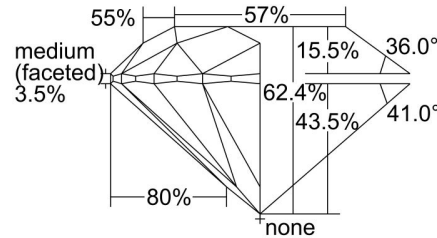

GIA DIAMOND GRADING REPORT

April 22, 2016
 GIA Report Number 7228424393
 Shape and Cutting Style Round Brilliant
 Measurements 6.94 - 6.98 x 4.34 mm

GRADING RESULTS

Carat Weight 1.29 carat
 Color Grade J
 Clarity Grade VVS1
 Cut Grade Excellent

ADDITIONAL GRADING INFORMATION

Polish Excellent
 Symmetry Excellent
 Fluorescence None
 Inscription(s): GIA 7228424393

PROPORTIONS

Profile to actual proportions

CLARITY CHARACTERISTICS

KEY TO SYMBOLS*

- Pinpoint
- ~ Feather

* Red symbols denote internal characteristics (inclusions). Green or black symbols denote external characteristics (blemishes). Diagram is an approximate representation of the diamond, and symbols shown indicate type, position, and approximate size of clarity characteristics. All clarity characteristics may not be shown. Details of finish are not shown.