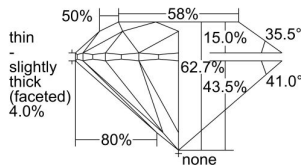

GIA®

FACSIMILE

GIA REPORT 6221560243

Verify this report at gia.edu

GIA DIAMOND DOSSIER®

May 05, 2016
GIA Report Number 6221560243
Shape and Cutting Style ..... Round Brilliant
Measurements ..... 5.34 - 5.40 x 3.36 mm

GRADING RESULTS

Carat Weight ..... 0.60 carat
Color Grade ..... D
Clarity Grade VS2
Cut Grade ..... Excellent

ADDITIONAL GRADING INFORMATION

Polish ..... Excellent
Symmetry ..... Very Good
Fluorescence ..... Medium Blue
Clarity Characteristics..... Crystal, Needle
Inscription(s): GIA 6221560243

PROPORTIONS

Profile to actual proportions