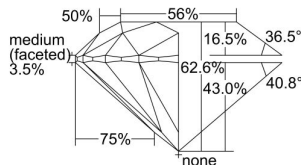

GIA®

FACSIMILE

GIA REPORT 5226549578

Verify this report at gia.edu

GIA DIAMOND DOSSIER®

May 04, 2016
GIA Report Number 5226549578
Shape and Cutting Style ..... Round Brilliant
Measurements ..... 5.11 - 5.13 x 3.21 mm

GRADING RESULTS

Carat Weight ..... 0.51 carat
Color Grade ..... K
Clarity Grade VVS1
Cut Grade ..... Excellent

ADDITIONAL GRADING INFORMATION

Polish ..... Excellent
Symmetry ..... Excellent
Fluorescence ..... Faint
Clarity Characteristics ..... Pinpoint, Feather
Inscription(s): GIA 5226549578

PROPORTIONS

Profile to actual proportions