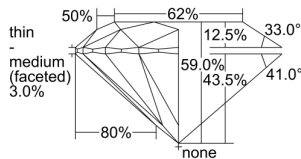

GIA®

FACSIMILE

GIA REPORT 6167957609

Verify this report at gia.edu

GIA DIAMOND DOSSIER®

January 22, 2015
GIA Report Number 6167957609
Shape and Cutting Style ..... Round Brilliant
Measurements ..... 4.83 - 4.84 x 2.85 mm

GRADING RESULTS

Carat Weight ..... 0.40 carat
Color Grade ..... E
Clarity Grade S11
Cut Grade ..... Excellent

ADDITIONAL GRADING INFORMATION

Polish ..... Very Good
Symmetry ..... Excellent
Fluorescence ..... Medium Blue
Clarity Characteristics ..... Crystal, Feather
Inscription(s): GIA 6167957609

PROPORTIONS

Profile to actual proportions

GRADING SCALES

GIA COLOR SCALE	GIA CLARITY SCALE	GIA CUT SCALE	
D	FLAWLESS	EXCELLENT	
E	INTERNALLY FLAWLESS		
F		VVS₁	VERY GOOD
G	VVS₂		
H	VS₁	GOOD	
I	VS₂		
J	S1₁	FAIR	
K	S1₂		
L	I₁	POOR	
M	I₂		
N	I₃		
O			
P			
Q			
R			
S			
T			
U			
V			
W			
X			
Y			
Z