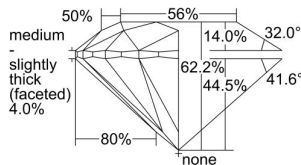

GIA®

FACSIMILE

GIA REPORT 5213302952

Verify this report at gia.edu

GIA DIAMOND DOSSIER®

December 04, 2015
GIA Report Number 5213302952
Shape and Cutting Style ..... Round Brilliant
Measurements ..... 4.78 - 4.81 x 2.98 mm

GRADING RESULTS

Carat Weight ..... 0.41 carat
Color Grade ..... E
Clarity Grade VS2
Cut Grade ..... Excellent

ADDITIONAL GRADING INFORMATION

Polish ..... Excellent
Symmetry ..... Excellent
Fluorescence ..... Medium Green
Clarity Characteristics ..... Cloud, Crystal, Feather
Inscription(s): GIA 5213302952

PROPORTIONS

Profile to actual proportions

GRADING SCALES

GIA COLOR SCALE	GIA CLARITY SCALE	GIA CUT SCALE	
D	FLAWLESS	EXCELLENT	
E	INTERNALLY FLAWLESS		
F		VVS₁	VERY GOOD
G	VVS₂		
H	VS₁	GOOD	
I	VS₂		
J	SI₁	FAIR	
K	SI₂		
L	I₁	POOR	
M	I₂		
N	I₃		
O			
P			
Q			
R			
S			
T			
U			
V			
W			
X			
Y			
Z