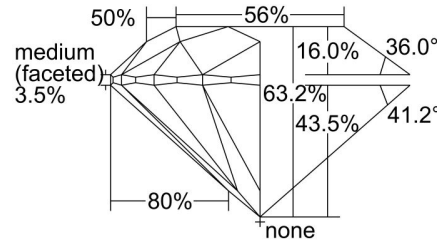

GIA DIAMOND GRADING REPORT

 February 03, 2016
 GIA Report Number **6215673468**
 Shape and Cutting Style **Round Brilliant**
 Measurements **6.51 - 6.54 x 4.13 mm**
GRADING RESULTS

 Carat Weight **1.08 carat**
 Color Grade **H**
 Clarity Grade **VS1**
 Cut Grade **Excellent**
ADDITIONAL GRADING INFORMATION

 Polish **Excellent**
 Symmetry **Excellent**
 Fluorescence **None**
 Inscription(s): **GIA 6215673468**
Comments: Additional clouds are not shown. Pinpoints are not shown.

PROPORTIONS

Profile to actual proportions

CLARITY CHARACTERISTICS

KEY TO SYMBOLS*

- Crystal
- ⊗ Cloud
- ~ Feather
- \\ Needle

* Red symbols denote internal characteristics (inclusions). Green or black symbols denote external characteristics (blemishes). Diagram is an approximate representation of the diamond, and symbols shown indicate type, position, and approximate size of clarity characteristics. All clarity characteristics may not be shown. Details of finish are not shown.