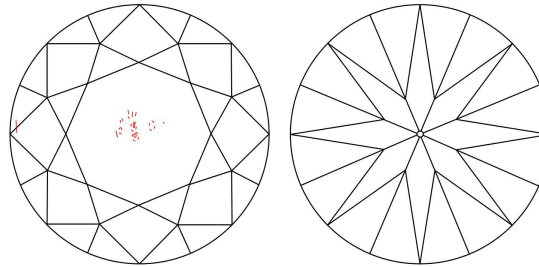

GIA DIAMOND GRADING REPORT

 February 03, 2016
 GIA Report Number **6215673468**
 Shape and Cutting Style **Round Brilliant**
 Measurements **6.51 - 6.54 x 4.13 mm**
GRADING RESULTS

 Carat Weight **1.08 carat**
 Color Grade **H**
 Clarity Grade **VS1**
 Cut Grade **Excellent**
ADDITIONAL GRADING INFORMATION

 Polish **Excellent**
 Symmetry **Excellent**
 Fluorescence **None**
 Inscription(s): **GIA 6215673468**
Comments: Additional clouds are not shown. Pinpoints are not shown.

PROPORTIONS

Profile to actual proportions

CLARITY CHARACTERISTICS

KEY TO SYMBOLS*

- Crystal
- ⊗ Cloud
- ~ Feather
- \\ Needle

* Red symbols denote internal characteristics (inclusions). Green or black symbols denote external characteristics (blemishes). Diagram is an approximate representation of the diamond, and symbols shown indicate type, position, and approximate size of clarity characteristics. All clarity characteristics may not be shown. Details of finish are not shown.