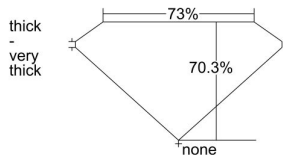

GIA®

FACSIMILE

GIA REPORT

7226458153

Verify this report at gia.edu

GIA DIAMOND DOSSIER®

May 03, 2016
GIA Report Number 7226458153
Shape and Cutting Style ..... Square Modified Brilliant
Measurements ..... 4.14 x 4.09 x 2.87 mm

GRADING RESULTS

Carat Weight ..... 0.41 carat
Color Grade ..... G
Clarity Grade VS1

ADDITIONAL GRADING INFORMATION

Polish ..... Very Good
Symmetry ..... Good
Fluorescence ..... None
Clarity Characteristics ..... Feather
Inscription(s): GIA 7226458153

PROPORTIONS

Profile not to actual proportions

GRADING SCALES

GIA COLOR SCALE		GIA CLARITY SCALE			
COLORLESS	D	VERY VERY SLIGHTLY INCLUDED	FLAWLESS		
	E		INTERNALLY FLAWLESS		
	F	VERY SLIGHTLY INCLUDED	VVS₁		
	G		VVS₂		
	H		VS₁		
	NEAR COLORLESS	I	SLIGHTLY INCLUDED	VS₂	
		J		SI₁	
		FAINT	K	INCLUDED	SI₂
			L		I₁
			M		I₂
VERY LIGHT	N	LIGHT	I₃		
	O				
	P				
	Q				
LIGHT	R				
	S				
	T				
	U				
	V				
	Z