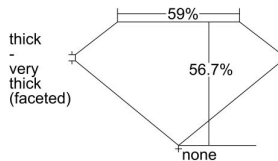

GIA®

FACSIMILE

GIA REPORT 6222432162

Verify this report at gia.edu

GIA DIAMOND DOSSIER®

April 25, 2016
GIA Report Number 6222432162
Shape and Cutting Style ..... Heart Brilliant
Measurements ..... 4.85 x 5.58 x 3.16 mm

GRADING RESULTS

Carat Weight ..... 0.52 carat
Color Grade ..... D
Clarity Grade VVS1

ADDITIONAL GRADING INFORMATION

Polish ..... Excellent
Symmetry ..... Excellent
Fluorescence ..... None
Clarity Characteristics..... Needle, Pinpoint, Indented Natural
Inscription(s): GIA 6222432162

PROPORTIONS

Profile not to actual proportions

GRADING SCALES

GIA COLOR SCALE		GIA CLARITY SCALE			
COLORLESS	D	VERY VERY SLIGHTLY INCLUDED	FLAWLESS		
	E		INTERNALLY FLAWLESS		
	F	VERY SLIGHTLY INCLUDED	VVS₁		
	G		VVS₂		
	H		VS₁		
	NEAR COLORLESS	I	SLIGHTLY INCLUDED	VS₂	
		J		SI₁	
		FAINT	K	INCLUDED	SI₂
			L		I₁
			M		I₂
VERY LIGHT			N	INCLUDED	I₃
			O		
			P		
	Q				
LIGHT	R				
	S				
	T				
	U				
	V				
	Z