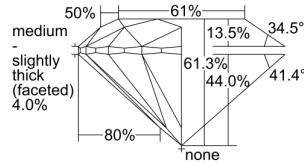

GIA®

FACSIMILE

GIA REPORT 3215937822

Verify this report at gia.edu

GIA DIAMOND DOSSIER®

March 03, 2016
GIA Report Number 3215937822
Shape and Cutting Style ..... Round Brilliant
Measurements ..... 4.29 - 4.32 x 2.64 mm

GRADING RESULTS

Carat Weight ..... 0.30 carat
Color Grade ..... D
Clarity Grade VS2
Cut Grade ..... Excellent

ADDITIONAL GRADING INFORMATION

Polish ..... Excellent
Symmetry ..... Excellent
Fluorescence ..... None
Clarity Characteristics ..... Feather, Cloud
Inscription(s): GIA 3215937822

PROPORTIONS

Profile to actual proportions

GRADING SCALES

GIA COLOR SCALE	GIA CLARITY SCALE	GIA CUT SCALE	
D	FLAWLESS	EXCELLENT	
E	INTERNALLY FLAWLESS		
F		VVS₁	VERY GOOD
G	VVS₂		
H	VS₁	GOOD	
I	VS₂		
J	SI₁	FAIR	
K	SI₂		
L	I₁	POOR	
M	I₂		
N	I₃		
O			
P			
Q			
R			
S			
T			
U			
V			
W			
X			
Y			
Z