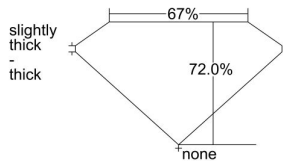

GIA®

FACSIMILE

GIA REPORT 6225315283

Verify this report at gia.edu

GIA DIAMOND DOSSIER®

April 20, 2016
GIA Report Number 6225315283
Shape and Cutting Style ..... Square Modified Brilliant
Measurements ..... 5.05 x 5.03 x 3.62 mm

GRADING RESULTS

Carat Weight ..... 0.80 carat
Color Grade I
Clarity Grade VS1

ADDITIONAL GRADING INFORMATION

Polish ..... Very Good
Symmetry ..... Very Good
Fluorescence ..... None
Clarity Characteristics ..... Feather, Pinpoint
Inscription(s): GIA 6225315283

PROPORTIONS

Profile not to actual proportions

GRADING SCALES

GIA COLOR SCALE		GIA CLARITY SCALE			
COLORLESS	D	VERY VERY SLIGHTLY INCLUDED	FLAWLESS		
	E		INTERNALLY FLAWLESS		
	F		VS₁		
	G		VS₂		
	NEAR COLORLESS	H	VERY SLIGHTLY INCLUDED	VS₁	
		I		VS₂	
		FAINT	J	SLIGHTLY INCLUDED	SI₁
			K		SI₂
	L		I₁		
	VERY LIGHT		M	INCLUDED	I₂
N			I₃		
O					
P					
LIGHT	Q				
	R				
	S				
	T				
	U				
	V				
	W				
	X				
	Y				
	Z