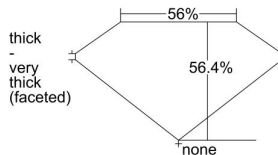

GIA®

FACSIMILE

GIA REPORT 1225432188

Verify this report at gia.edu

GIA DIAMOND DOSSIER®

April 25, 2016
GIA Report Number 1225432188
Shape and Cutting Style ..... Heart Brilliant
Measurements ..... 4.32 x 5.13 x 2.89 mm

GRADING RESULTS

Carat Weight ..... 0.40 carat
Color Grade ..... D
Clarity Grade VVS2

ADDITIONAL GRADING INFORMATION

Polish ..... Excellent
Symmetry ..... Excellent
Fluorescence ..... Faint
Clarity Characteristics ..... Pinpoint
Inscription(s): GIA 1225432188

PROPORTIONS

Profile not to actual proportions

GRADING SCALES

GIA COLOR SCALE		GIA CLARITY SCALE			
COLORLESS	D	VERY VERY SLIGHTLY INCLUDED	FLAWLESS		
	E		INTERNALLY FLAWLESS		
	F	VERY SLIGHTLY INCLUDED	VVS₁		
	G		VVS₂		
	H		VS₁		
	NEAR COLORLESS	I	SLIGHTLY INCLUDED	VS₂	
		J		SI₁	
		FAINT	K	INCLUDED	SI₂
			L		I₁
			M		I₂
VERY LIGHT	N	LIGHT	I₃		
	O				
	P				
	Q				
	R				
	S