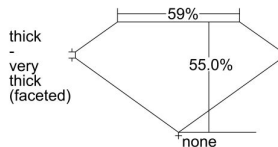

GIA®

FACSIMILE

GIA REPORT 1229431595

Verify this report at gia.edu

GIA DIAMOND DOSSIER®

April 25, 2016
GIA Report Number 1229431595
Shape and Cutting Style ..... Heart Brilliant
Measurements ..... 5.63 x 6.24 x 3.43 mm

GRADING RESULTS

Carat Weight ..... 0.74 carat
Color Grade ..... E
Clarity Grade SI1

ADDITIONAL GRADING INFORMATION

Polish ..... Excellent
Symmetry ..... Very Good
Fluorescence ..... None
Clarity Characteristics ..... Crystal
Inscription(s): GIA 1229431595

PROPORTIONS

Profile not to actual proportions

GRADING SCALES

GIA COLOR SCALE		GIA CLARITY SCALE			
COLORLESS	D	VERY VERY SLIGHTLY INCLUDED	FLAWLESS		
	E		INTERNALLY FLAWLESS		
	F	VERY SLIGHTLY INCLUDED	VVS₁		
	G		VVS₂		
	H		VS₁		
	NEAR COLORLESS	I	SLIGHTLY INCLUDED	VS₂	
		J		SI₁	
		FAINT	K	INCLUDED	SI₂
			L		I₁
			M		I₂
VERT LIGHT	N	LIGHT	I₃		
	O				
	P				
	Q				
	R