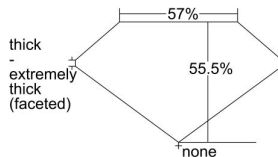

GIA®

FACSIMILE

GIA REPORT 6222432216

Verify this report at gia.edu

GIA DIAMOND DOSSIER®

April 25, 2016
GIA Report Number 6222432216
Shape and Cutting Style ..... Heart Brilliant
Measurements ..... 5.68 x 6.19 x 3.43 mm

GRADING RESULTS

Carat Weight ..... 0.75 carat
Color Grade ..... D
Clarity Grade VS1

ADDITIONAL GRADING INFORMATION

Polish ..... Excellent
Symmetry ..... Very Good
Fluorescence ..... None
Clarity Characteristics..... Crystal, Pinpoint
Inscription(s): GIA 6222432216

PROPORTIONS

Profile not to actual proportions

GRADING SCALES

GIA COLOR SCALE		GIA CLARITY SCALE			
COLORLESS	D	VERY VERY SLIGHTLY INCLUDED	FLAWLESS		
	E		INTERNALLY FLAWLESS		
	F	VERY SLIGHTLY INCLUDED	VS₁		
	G		VS₂		
	H		VS₁		
	NEAR COLORLESS	I	SLIGHTLY INCLUDED	VS₂	
		J		SI₁	
		FAINT	K	INCLUDED	SI₂
			L		I₁
			M		I₂
VERY LIGHT	N	LIGHT	I₃		
	O				
	P				
	Q				
	R