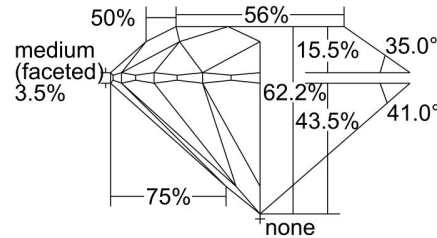

GIA DIAMOND GRADING REPORT

April 22, 2016
 GIA Report Number 6222383237
 Shape and Cutting Style Round Brilliant
 Measurements 6.39 - 6.43 x 3.99 mm

GRADING RESULTS

Carat Weight 1.00 carat
 Color Grade D
 Clarity Grade SI1
 Cut Grade Excellent

PROPORTIONS

Profile to actual proportions

CLARITY CHARACTERISTICS

KEY TO SYMBOLS*

-  Twinning Wisp
-  Feather
-  Needle

* Red symbols denote internal characteristics (inclusions). Green or black symbols denote external characteristics (blemishes). Diagram is an approximate representation of the diamond, and symbols shown indicate type, position, and approximate size of clarity characteristics. All clarity characteristics may not be shown. Details of finish are not shown.