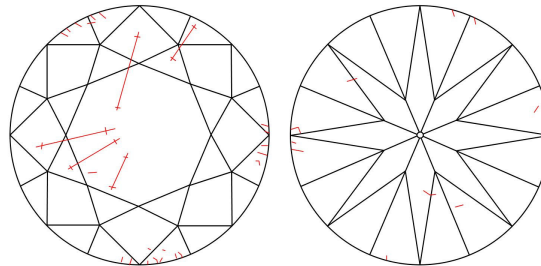

GIA DIAMOND GRADING REPORT

April 22, 2016
 GIA Report Number 6222383237
 Shape and Cutting Style Round Brilliant
 Measurements 6.39 - 6.43 x 3.99 mm

GRADING RESULTS

Carat Weight 1.00 carat
 Color Grade D
 Clarity Grade SI1
 Cut Grade Excellent

ADDITIONAL GRADING INFORMATION

Polish Excellent
 Symmetry Excellent
 Fluorescence Strong Blue
 Inscription(s): GIA 6222383237

Comments: Additional twinning wisps, patches of color, pinpoints and surface graining are not shown.

PROPORTIONS

Profile to actual proportions

CLARITY CHARACTERISTICS

KEY TO SYMBOLS*

-  Twinning Wisp
-  Feather
-  Needle

* Red symbols denote internal characteristics (inclusions). Green or black symbols denote external characteristics (blemishes). Diagram is an approximate representation of the diamond, and symbols shown indicate type, position, and approximate size of clarity characteristics. All clarity characteristics may not be shown. Details of finish are not shown.