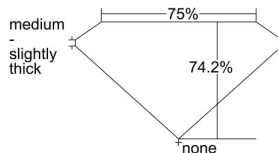

GIA®

FACSIMILE

GIA REPORT 7221361058

Verify this report at gia.edu

GIA DIAMOND DOSSIER®

April 18, 2016
GIA Report Number 7221361058
Shape and Cutting Style ..... Square Modified Brilliant
Measurements ..... 4.56 x 4.36 x 3.23 mm

GRADING RESULTS

Carat Weight ..... 0.53 carat
Color Grade ..... F
Clarity Grade VVS1

ADDITIONAL GRADING INFORMATION

Polish ..... Excellent
Symmetry ..... Good
Fluorescence ..... None
Clarity Characteristics ..... Feather
Inscription(s): GIA 7221361058

PROPORTIONS

Profile not to actual proportions

GRADING SCALES

GIA COLOR SCALE		GIA CLARITY SCALE			
COLORLESS	D	VERY VERY SLIGHTLY INCLUDED	FLAWLESS		
	E		INTERNALLY FLAWLESS		
	F	VERY SLIGHTLY INCLUDED	VVS₁		
	G		VVS₂		
	H		VS₁		
	NEAR COLORLESS	I	SLIGHTLY INCLUDED	VS₂	
		J		SI₁	
		FAINT	K	INCLUDED	SI₂
			L		I₁
			M		I₂
VERY LIGHT	N	LIGHT	I₃		
	O				
	P				
	Q				
	R