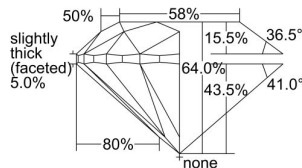

GIA®

FACSIMILE

GIA REPORT 6222467852

Verify this report at gia.edu

GIA DIAMOND DOSSIER®

April 22, 2016
GIA Report Number 6222467852
Shape and Cutting Style ..... Round Brilliant
Measurements ..... 5.82 - 5.86 x 3.74 mm

GRADING RESULTS

Carat Weight ..... 0.80 carat
Color Grade ..... H
Clarity Grade S11
Cut Grade ..... Very Good

ADDITIONAL GRADING INFORMATION

Polish ..... Excellent
Symmetry ..... Excellent
Fluorescence ..... None
Clarity Characteristics ..... Cloud, Crystal, Feather
Inscription(s): GIA 6222467852

PROPORTIONS

Profile to actual proportions