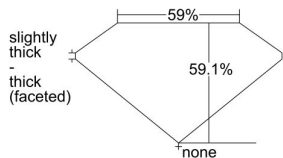

GIA®

FACSIMILE

GIA REPORT 6212879841

Verify this report at gia.edu

GIA DIAMOND DOSSIER®

February 27, 2016
GIA Report Number 6212879841
Shape and Cutting Style ..... Marquise Brilliant
Measurements ..... 8.71 x 4.16 x 2.46 mm

GRADING RESULTS

Carat Weight ..... 0.51 carat
Color Grade ..... D
Clarity Grade VVS1

ADDITIONAL GRADING INFORMATION

Polish ..... Excellent
Symmetry ..... Very Good
Fluorescence ..... None
Clarity Characteristics ..... Internal Graining, Feather
Inscription(s): GIA 6212879841

PROPORTIONS

Profile not to actual proportions

GRADING SCALES

GIA COLOR SCALE		GIA CLARITY SCALE		
NEAR COLORLESS	D	VERY VERY SLIGHTLY INCLUDED	FLAWLESS	
	E		INTERNALLY FLAWLESS	
	F	VERY SLIGHTLY INCLUDED	VVS₁	
	G		VVS₂	
	H		VS₁	
	FAINT	I	SLIGHTLY INCLUDED	VS₂
		J		SI₁
		K	INCLUDED	SI₂
		L		I₁
		M		I₂
VERY LIGHT		N	INCLUDED	I₃
		O		
		P		
	LIGHT	Q		
		R		
		S		
T				
	U			
	V			
	W			
	X			
	Y			
	Z